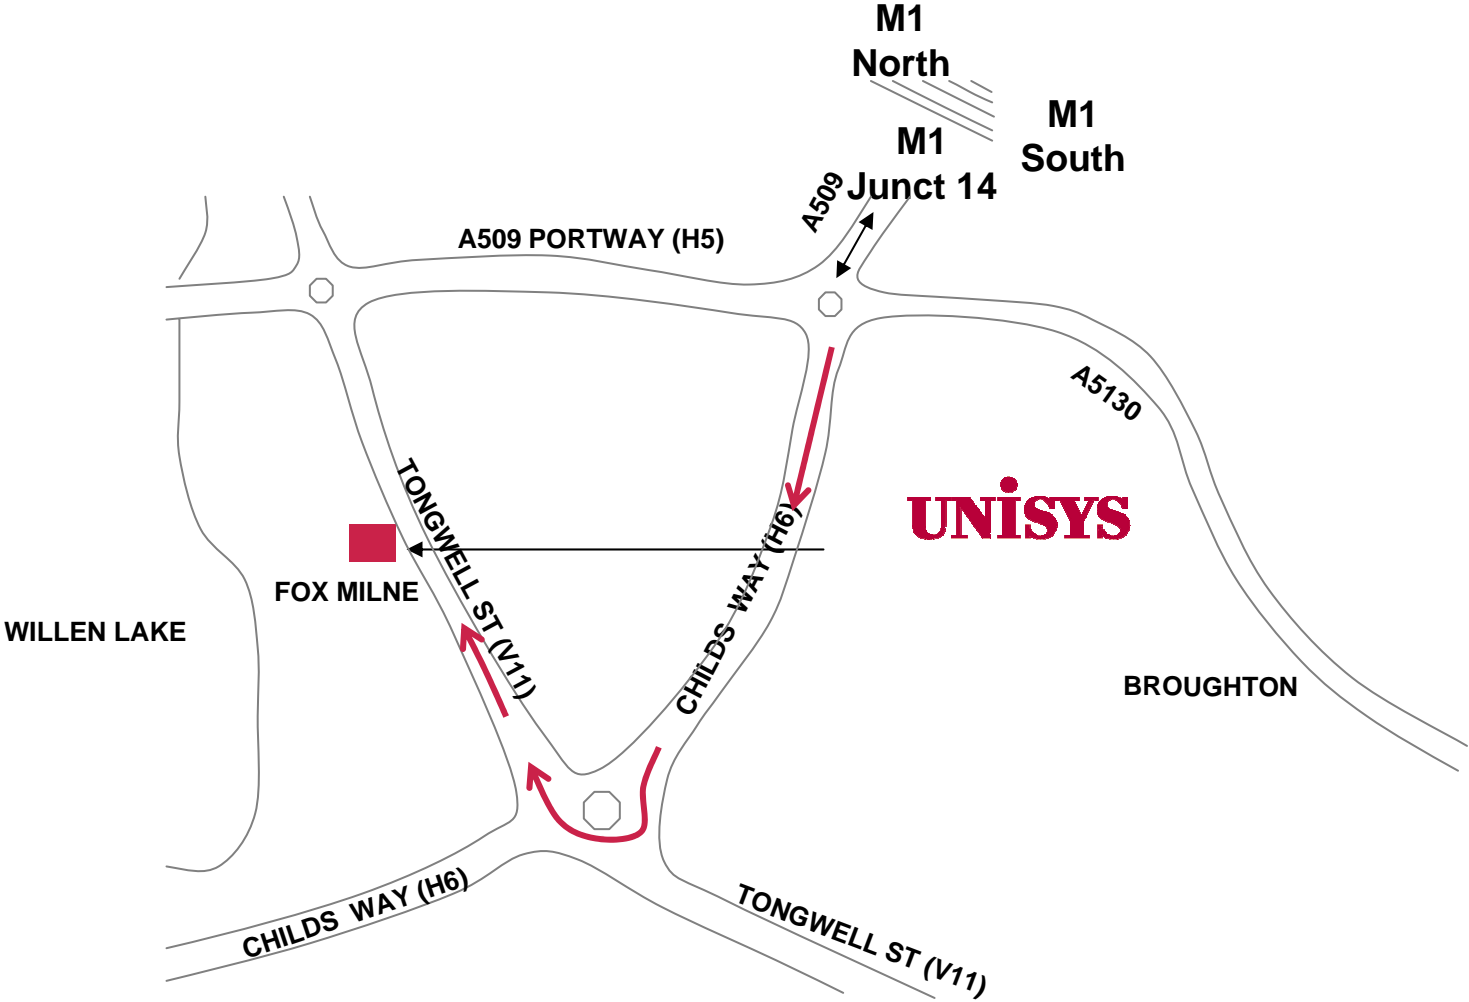

Milton Keynes

Unisys Ltd
Fox Milne
Milton Keynes
MK15 0YS

Tel: 01908 212000
Fax: 01908 212212

Directions to Milton Keynes CSC

Via M1 South

Leave the M1 at Junction 14, signposted A509 to Milton Keynes. At the roundabout turn left into the filter lane. Go straight across the next roundabout and turn right at the third (the Unisys roundabout). The entrance to Unisys is about 100 yards on the left

Via M1 North

Leave the M1 at Junction 14. At the roundabout turn right. Go straight across the next roundabout and turn right at the third (the Unisys roundabout) The entrance to Unisys is about 100 yards on the left

Via West

Take the A34 to the junction with the A42. Follow the A421 to Bletchley; the A421 then becomes the H8, Standing Way

At the junction with the V11 turn left and after three roundabouts you will see the entrance to Unisys

Via East

Take the A11 to the junction with the A428. Follow the A428 to Cambridge then follow the signs for Bedford. At Bedford follow the A422 to Milton Keynes, this then becomes the H3, Monks Way. Follow the signs for the M1 and at the motorway roundabout go straight across, straight again at the next roundabout and right at the third. Unisys is 100 yards on the left.